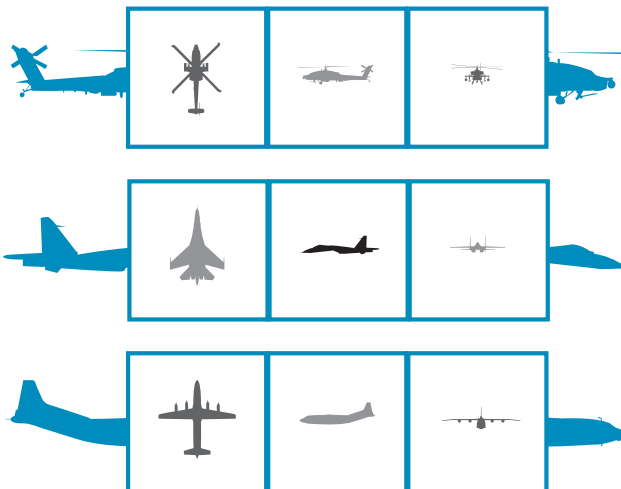

WINGBAT
OVER 90 AVIATION
DINGBATS

tg wingbat family

tg wingbat one

tg wingbat two

tg wingbat flight

The Tg Wingbat basically contains two families of dingbats.
The first group named one & two are blueprint style layouts of planes and helicopters grouped by series of three. The initial view is taken from above, then lateraly and finally from the front. In the second family there is a series of views of planes in flight, these are organised by type of craft.

the blueprint view

the flight view

www.t26.com

FLYING DINGBATS